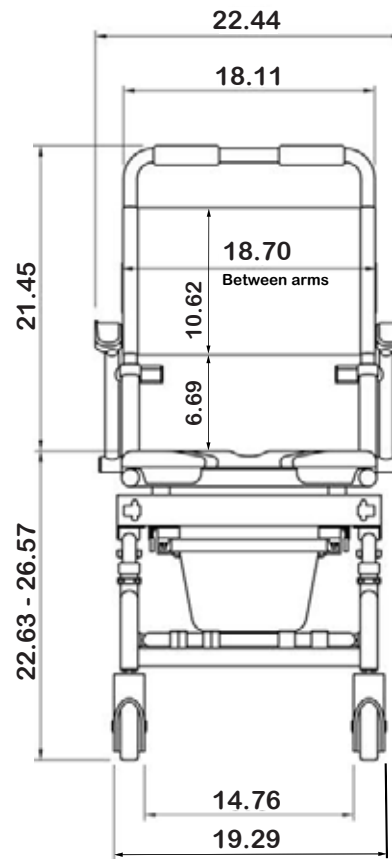

# SB2

Dimensions = Inches

Toilet clearance  
For bath tubs higher than  
535mm use accessory  
RBE24 height extender

## Product features:

- Weight capacity - 550lb
- Rolls over most standard toilets
- Low maintenance
- Arms - removable / lockable / flip-back
- Height adjustable
- Safety mechanisms & side stabilizers on bath base
- No rust aluminum frame (Grade 6061 T6)
- Stainless steel parts and hardware (Grade 304)
- Footrest - fold-up foot rest on rolling base and on bath base
- Safety belts - lap & chest belts
- Caster Wheels - 5" x 4 locking
- Commode system
- Tool-free assembly