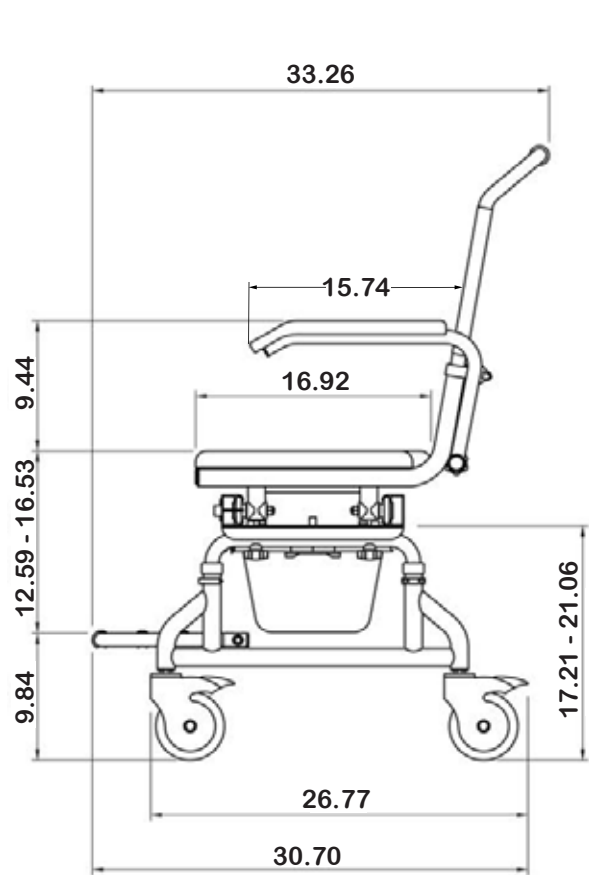

# SB2

Dimensions = Inches

Toilet clearance  
For bath tubs higher than  
535mm use accessory  
RBE24 height extender

## Product features:

- Weight capacity - 550lb
- Rolls over most standard toilets
- Low maintenance
- Arms - removable / lockable / flip-back
- Height adjustable
- Safety mechanisms & side stabilizers on bath base
- No rust aluminum frame (Grade 6061 T6)
- Stainless steel parts and hardware (Grade 304)
- Footrest - fold-up foot rest on rolling base and on bath base
- Safety belts - lap & chest belts
- Caster Wheels - 5" x 4 locking
- Commode system
- Tool-free assembly