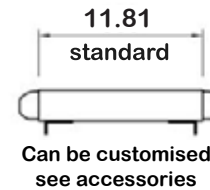

# SB2

Dimensions = Inches

Toilet clearance  
For bath tubs higher than  
535mm use accessory  
RBE24 height extender

## Product features:

- Weight capacity - 550lb
- Rolls over most standard toilets
- Low maintenance
- Arms - removable / lockable / flip-back
- Height adjustable
- Safety mechanisms & side stabilizers on bath base
- No rust aluminum frame (Grade 6061 T6)
- Stainless steel parts and hardware (Grade 304)
- Footrest - fold-up foot rest on rolling base and on bath base
- Safety belts - lap & chest belts
- Caster Wheels - 5" x 4 locking
- Commode system
- Tool-free assembly