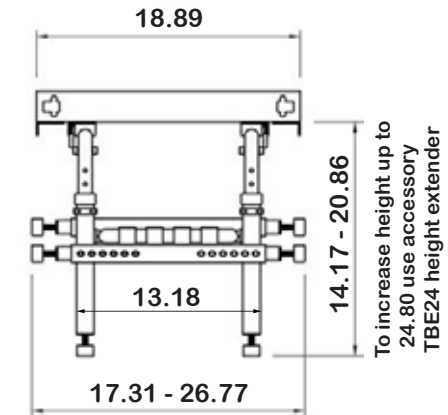

# SB2

Dimensions = Inches

Toilet clearance  
For bath tubs higher than  
535mm use accessory  
RBE24 height extender

## Product features:

- Weight capacity - 550lb
- Rolls over most standard toilets
- Low maintenance
- Arms - removable / lockable / flip-back
- Height adjustable
- Safety mechanisms & side stabilizers on bath base
- No rust aluminum frame (Grade 6061 T6)
- Stainless steel parts and hardware (Grade 304)
- Footrest - fold-up foot rest on rolling base and on bath base
- Safety belts - lap & chest belts
- Caster Wheels - 5" x 4 locking
- Commode system
- Tool-free assembly