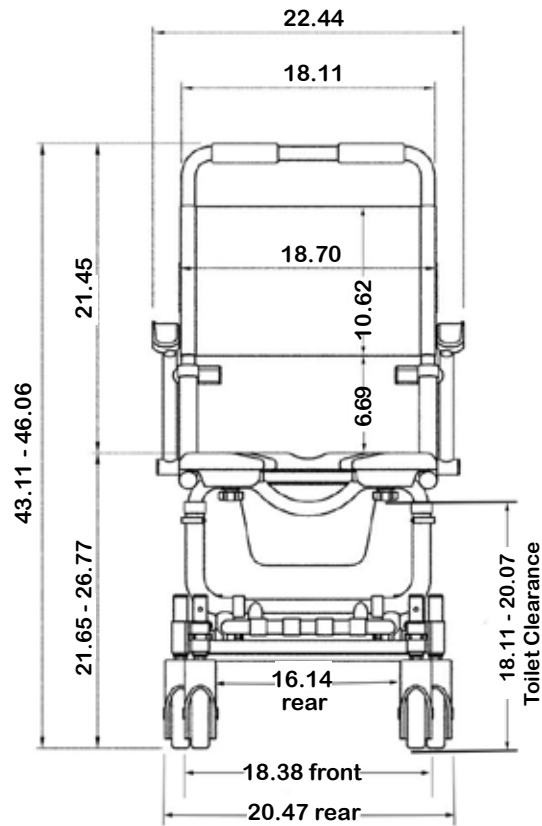

SBI

Dimensions = Inches

Shower base height
Standard 4.72 - 5.51
Use accessory SBR100 up to 5.51 - 7.08
Use accessory SBR150 up to 7.08 - 9.05
Use accessory SBR200 up to 9.05 - 11.02

Toilet clearance width between frame is 11.6

15.94

Can be customised
see accessories

19.68 (17.91 wide)

18.70

4.72 - 5.51

Product features:

- Weight capacity - 550lb
- Rolls over most standard toilets
- Low maintenance
- Arms - removable / lockable / flip-back
- Height adjustable
- Safety mechanisms
- No rust aluminum frame (Grade 6061 T6)
- Stainless steel parts and hardware (Grade 304)
- Rotates 360 degrees inside shower (subject to space)
- Footrest - fold-up
- Safety belts - lap & chest belts
- Caster Wheels - 5" x 4 locking
- Commode system
- Tool-free assembly

Bird's eye view

A = 6.9

B = 4.1

C = 13.6

Accessory items

- Refer to the accessory pages or on our website