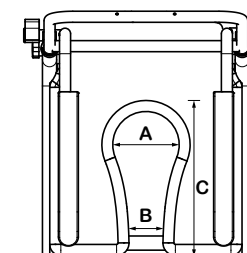

SBI

Dimensions = Inches

Shower base height
Standard 4.72 - 5.51
Use accessory SBR100 up to 5.51 - 7.08
Use accessory SBR150 up to 7.08 - 9.05
Use accessory SBR200 up to 9.05 - 11.02

Toilet clearance width between frame is 11.6

15.94

Can be customised
see accessories

19.68 (17.91 wide)

18.70

4.72 - 5.51

Product features:

- Weight capacity - 550lb
- Rolls over most standard toilets
- Low maintenance
- Arms - removable / lockable / flip-back
- Height adjustable
- Safety mechanisms
- No rust aluminum frame (Grade 6061 T6)
- Stainless steel parts and hardware (Grade 304)
- Rotates 360 degrees inside shower (subject to space)
- Footrest - fold-up
- Safety belts - lap & chest belts
- Caster Wheels - 5" x 4 locking
- Commode system
- Tool-free assembly

Bird's eye view

A = 6.9

B = 4.1

C = 13.6

Accessory items

- Refer to the accessory pages or on our website