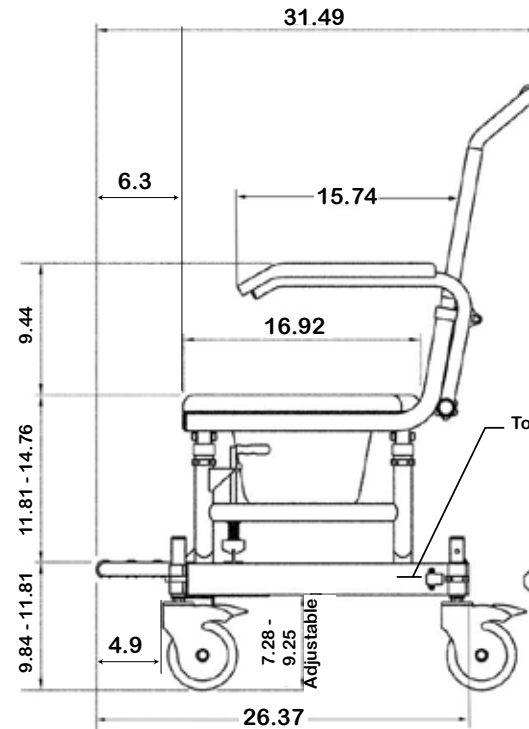

SBI

Dimensions = Inches

Shower base height
Standard 4.72 - 5.51
Use accessory SBR100 up to 5.51 - 7.08
Use accessory SBR150 up to 7.08 - 9.05
Use accessory SBR200 up to 9.05 - 11.02

Toilet clearance width between frame is 11.6

15.94

Can be customised
see accessories

19.68 (17.91 wide)

18.70

4.72 - 5.51

Product features:

- Weight capacity - 550lb
- Rolls over most standard toilets
- Low maintenance
- Arms - removable / lockable / flip-back
- Height adjustable
- Safety mechanisms
- No rust aluminum frame (Grade 6061 T6)
- Stainless steel parts and hardware (Grade 304)
- Rotates 360 degrees inside shower (subject to space)
- Footrest - fold-up
- Safety belts - lap & chest belts
- Caster Wheels - 5" x 4 locking
- Commode system
- Tool-free assembly

Bird's eye view

A = 6.9

B = 4.1

C = 13.6

Accessory items

- Refer to the accessory pages or on our website