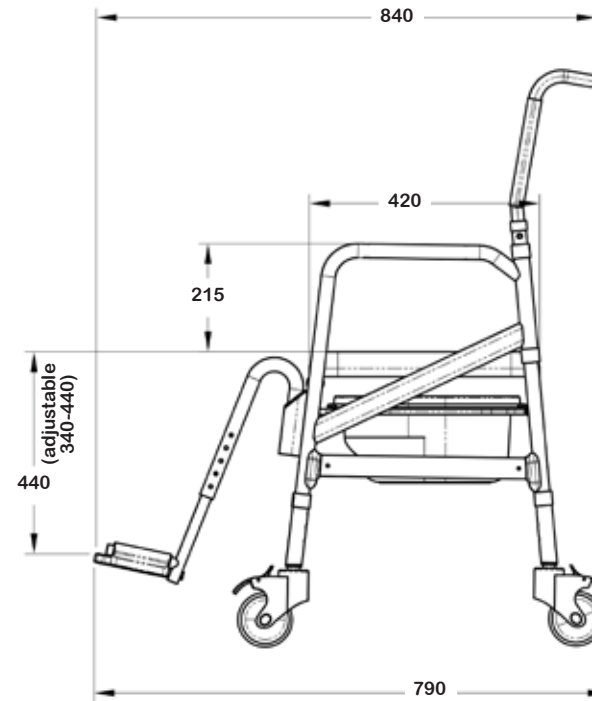

SB7e

Dimensions = Millimetres

Product features:

- Weight capacity - 120kg
- Rolls over most standard toilets
- Arms - Fixed
- Height - Adjustable
- Footrests - Removable and swing away, height adjustable
- No rust aluminum frame (Grade 6061 T6)
- Stainless steel parts and hardware (Grade 304)
- Caster Wheels - 100mm 4 x locking
- Commode system
- Tool free assembly and easy fold down

Accessory items

- Refer to the accessory pages or on our website

A = 180

B = 120

C = 330