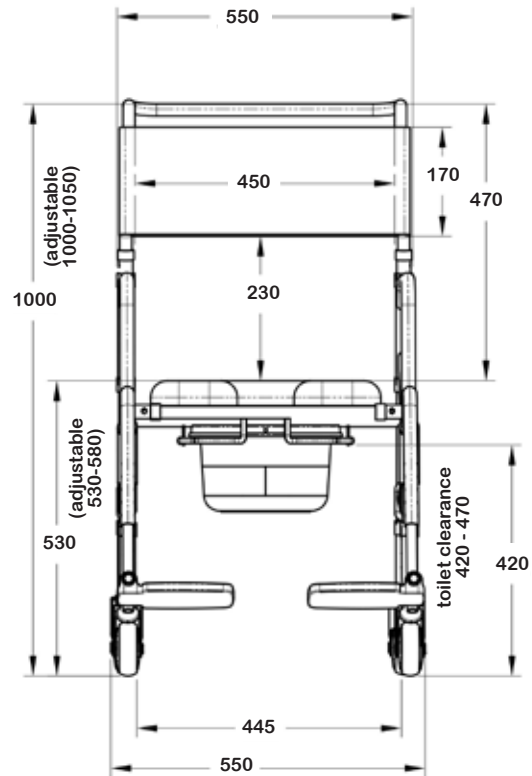

SB7e

Dimensions = Millimetres

Product features:

- Weight capacity - 120kg
- Rolls over most standard toilets
- Arms - Fixed
- Height - Adjustable
- Footrests - Removable and swing away, height adjustable
- No rust aluminum frame (Grade 6061 T6)
- Stainless steel parts and hardware (Grade 304)
- Caster Wheels - 100mm 4 x locking
- Commode system
- Tool free assembly and easy fold down

Accessory items

- Refer to the accessory pages or on our website

A = 180

B = 120

C = 330