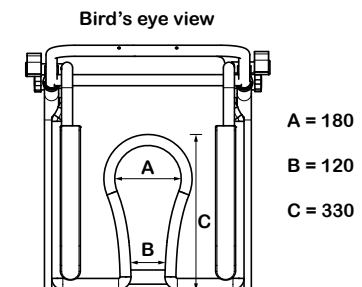

SB7e

Dimensions = Millimetres

Product features:

- Weight capacity - 120kg
- Rolls over most standard toilets
- Arms - Fixed
- Height - Adjustable
- Footrests - Removable and swing away, height adjustable
- No rust aluminum frame (Grade 6061 T6)
- Stainless steel parts and hardware (Grade 304)
- Caster Wheels - 100mm 4 x locking
- Commode system
- Tool free assembly and easy fold down

Accessory items

- Refer to the accessory pages or on our website

A = 180

B = 120

C = 330