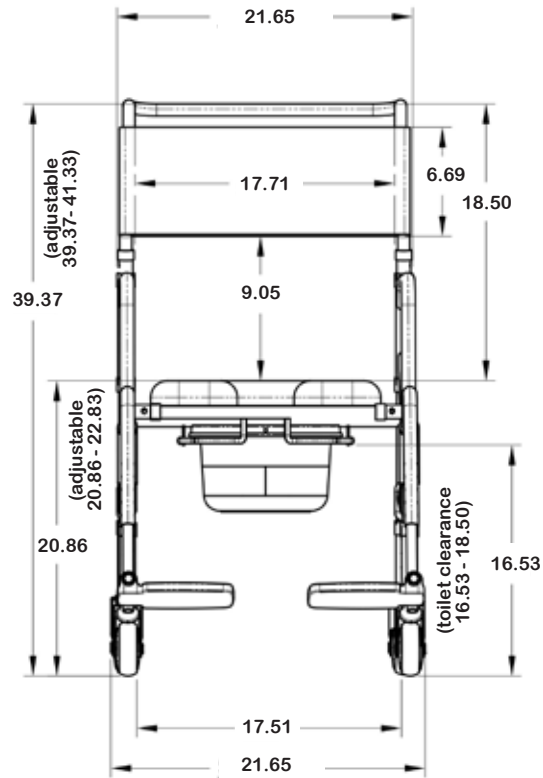

# SB7e

Dimensions = Inches

## Product features:

- Weight capacity - 265lb
- Rolls over most standard toilets
- Arms - Fixed
- Height - Adjustable
- Footrests - Removable and swing away, height adjustable
- No rust aluminum frame (Grade 6061 T6)
- Stainless steel parts and hardware (Grade 304)
- Caster Wheels - 4" x 4 locking
- Commode system
- Tool free assembly and easy fold down