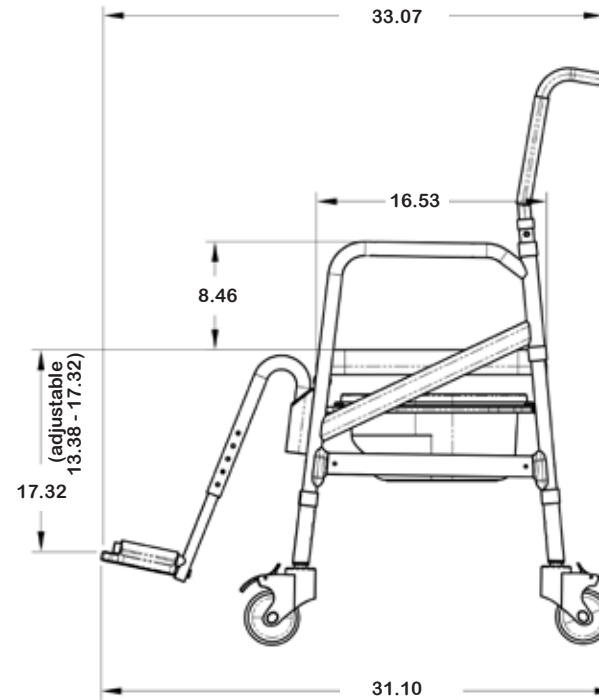

# SB7e

Dimensions = Inches

## Product features:

- Weight capacity - 265lb
- Rolls over most standard toilets
- Arms - Fixed
- Height - Adjustable
- Footrests - Removable and swing away, height adjustable
- No rust aluminum frame (Grade 6061 T6)
- Stainless steel parts and hardware (Grade 304)
- Caster Wheels - 4" x 4 locking
- Commode system
- Tool free assembly and easy fold down